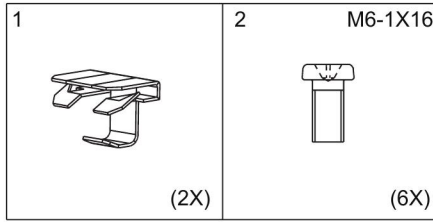

HOFFMAN

ProLine

Side Cover
Seitenblech
Couverture Latérale
Tapa Lateral

RSP Supply - 1-888-532-2706 - <https://www.RSPSupply.com>
See the product details here