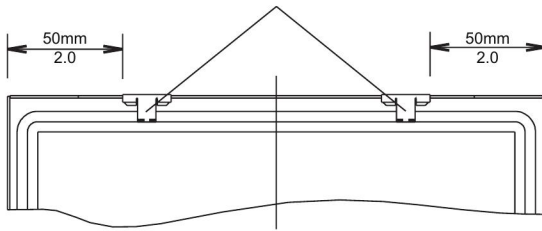

HOFFMAN

ProLine

Side Cover
Seitenblech
Couverture Latérale
Tapa Lateral

RSP Supply - 1-888-532-2706 - <https://www.RSPSupply.com>
See the product details here