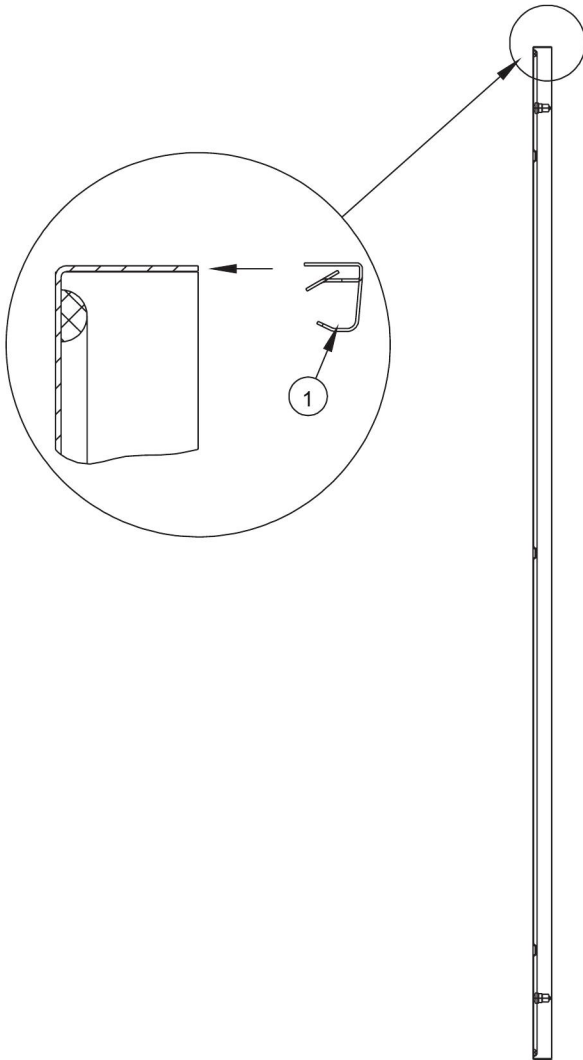

HOFFMAN

ProLine

Side Cover
Seitenblech
Couverture Latérale
Tapa Lateral

RSP Supply - 1-888-532-2706 - <https://www.RSPSupply.com>
See the product details here