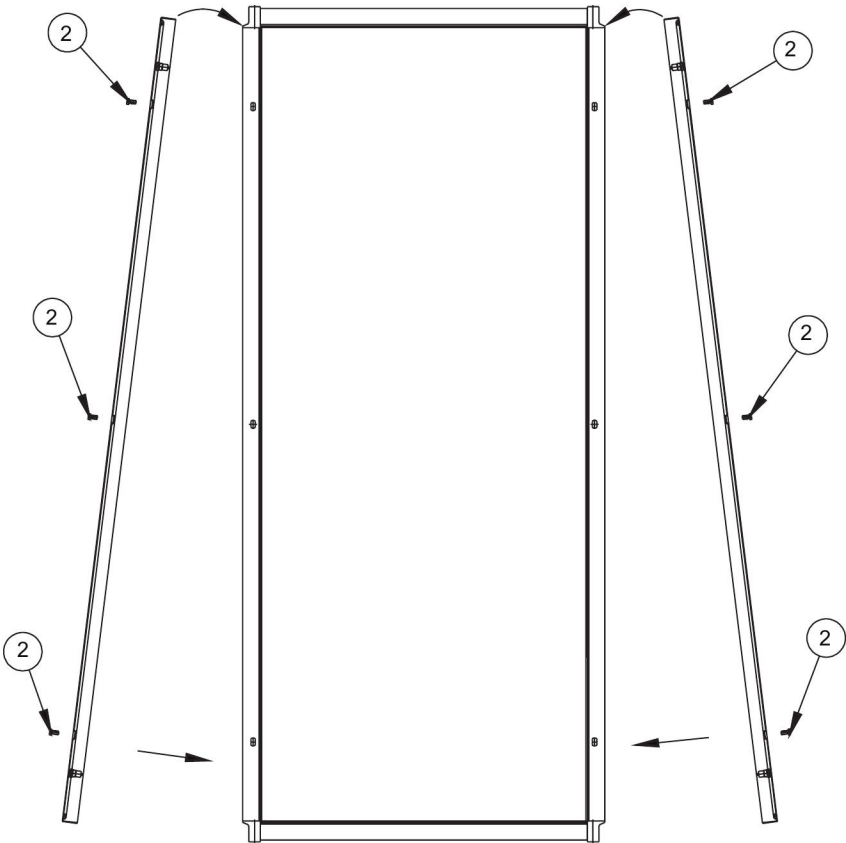

HOFFMAN

ProLine

Side Cover
Seitenblech
Couverture Latérale
Tapa Lateral

RSP Supply - 1-888-532-2706 - <https://www.RSPSupply.com>
See the product details here